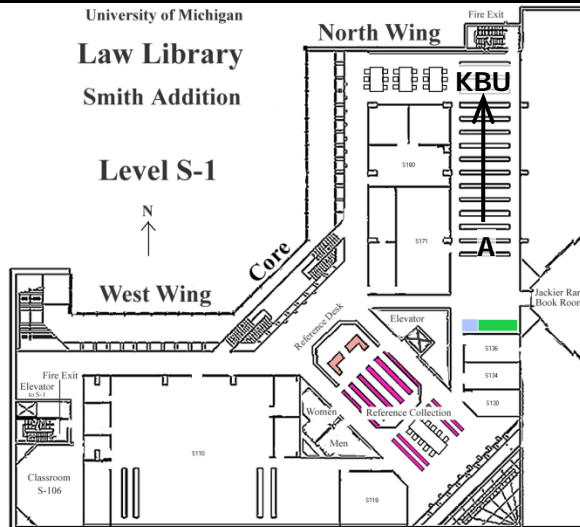

Locations & Call Numbers

Sub-1 Core

Ref Coll (LC call numbers)
Ref Coll Oversize (LC call #s)

Ref Desk (mixed LC and local call numbers)

Sub-1 North

Law Alumni Coll (Range 1)

SMITH (LC call numbers)
A-KBU (Ranges 1-32)

Newspapers

Faculty Publications Display

Sub-2 West

SMITH (LC call numbers)
KD-KF120
 (Ranges 1-39)

Sub-2 North

SMITH (LC call numbers)
KF122-KF4118
 (Ranges 40-76)

KF4119-KIF
 (Ranges 77-136)

Writing Reserve Collection

Avern Cohn Fiction Coll

S-2 Core (mixed LC and local call numbers)
 Closed Reserve, Film, Micro, Reserve, Video

Sub-3 West

SMITH (LC call numbers)
KJ2-KU1999
 (Ranges 1-63)

Sub-3 North

SMITH (LC call numbers)
KU2000-Z (Ranges 64-81)