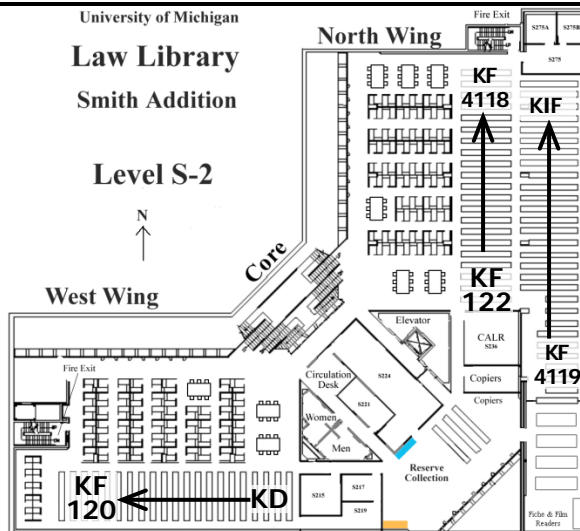

Locations & Call Numbers

Sub-1 Core

Ref Coll (LC call numbers)
Ref Coll Oversize (LC call #s)

Ref Desk (mixed LC and local call numbers)

Sub-1 North

Law Alumni Coll (Range 1)

SMITH (LC call numbers)
A-KBU (Ranges 1-32)

Newspapers

Faculty Publications Display

Sub-2 West

SMITH (LC call numbers)
KD-KF120
 (Ranges 1-39)

Sub-2 North

SMITH (LC call numbers)
KF122-KF4118
 (Ranges 40-76)

KF4119-KIF
 (Ranges 77-136)

Writing Reserve Collection

Avern Cohn Fiction Coll

S-2 Core (mixed LC and local call numbers)
 Closed Reserve, Film, Micro, Reserve, Video

Sub-3 West

SMITH (LC call numbers)
KJ2-KU1999
 (Ranges 1-63)

Sub-3 North

SMITH (LC call numbers)
KU2000-Z (Ranges 64-81)

Oversize (Ranges 82-95)

Overwide (Ranges 96-99)

Retro (Ranges 100-175)

Journals (Ranges 176-281)