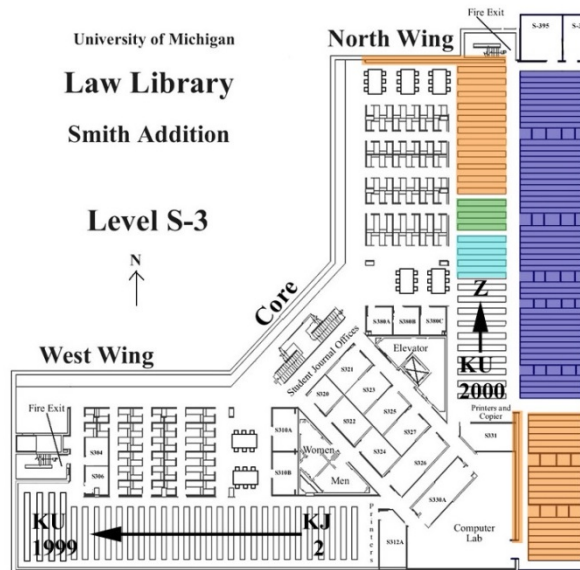

Locations & Call Numbers

Sub-1 Core

Ref Coll (LC call numbers)
Ref Coll Oversize (LC call #s)

Ref Desk (mixed LC and local call numbers)

Sub-1 North

Law Alumni Coll (Range 1)

SMITH (LC call numbers)
A-KBU (Ranges 1-32)

Newspapers

Faculty Publications Display

Sub-2 West

SMITH (LC call numbers)
KD-KF120
 (Ranges 1-39)

Sub-2 North

SMITH (LC call numbers)
KF122-KF4118
 (Ranges 40-76)

KF4119-KIF
 (Ranges 77-136)

Writing Reserve Collection

Avern Cohn Fiction Coll

S-2 Core (mixed LC and local call numbers)
 Closed Reserve, Film, Micro, Reserve, Video

Sub-3 West

SMITH (LC call numbers)
KJ2-KU1999
 (Ranges 1-63)

Sub-3 North

SMITH (LC call numbers)
KU2000-Z (Ranges 64-81)

Oversize (Ranges 82-95)

Overwide (Ranges 96-99)

Retro (Ranges 100-175)

Journals (Ranges 176-281)