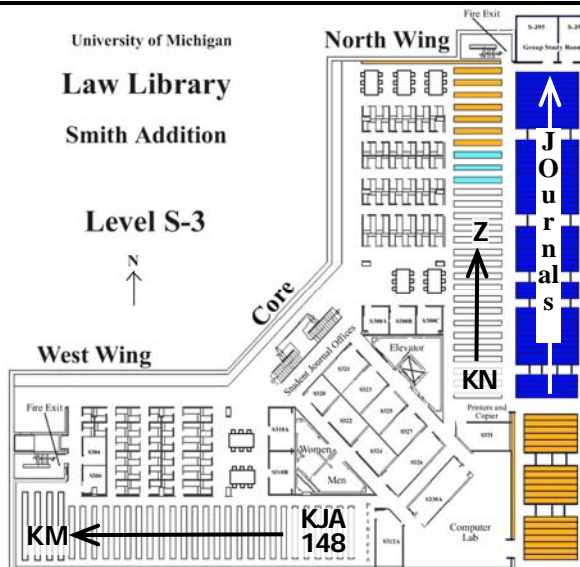

Locations & Call Numbers Shown on the Sub-Level Maps

Sub-1 Core

Ref Coll (LC call numbers)
Ref Coll Oversize (LC call #s)

Ref Desk (mixed LC
 and local call numbers)

Sub-1 North

SMITH (LC call numbers)
A-KBU (Ranges 1-32)
STACKS (Local call numbers)
Newspapers

Sub-2 West

SMITH (LC call numbers)
KD-KF120
 (Ranges 1-39)

Sub-2 North

SMITH (LC call numbers)
KF122-KF4118
 (Ranges 40-76)
KF4119-KJA147
 (Ranges 77-136)

S-2 Core (mixed LC and local call numbers)
 Closed Reserves, Film, Micro, Reserves

Sub-3 West

SMITH (LC call numbers)
KJA148-KM (Ranges 1-63)

Currently being shifted

Sub-3 North

SMITH (LC call numbers)
KN-Z (Ranges 64-97)
Journals (Ranges 176-281)
Oversize (Ranges 98-107)
Retro (Ranges 108-175)