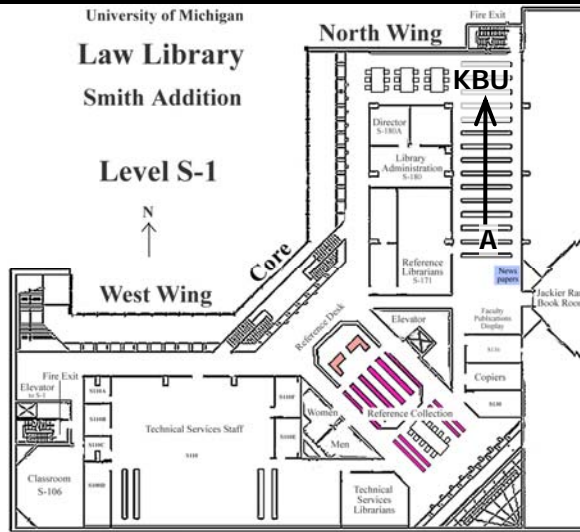

Locations & Call Numbers Shown on the Sub-Level Maps

Sub-1 Core

Ref Coll (LC call numbers)
Ref Coll Oversize (LC call #s)

Ref Desk (mixed LC
 and local call numbers)

Sub-1 North

SMITH (LC call numbers)
A-KBU (Ranges 1-32)
STACKS (Local call numbers)
Newspapers

Sub-2 West

SMITH (LC call numbers)
KD-KF120
 (Ranges 1-39)

Sub-2 North

SMITH (LC call numbers)
KF122-KF4118
 (Ranges 40-76)
KF4119-KJA147
 (Ranges 77-136)

S-2 Core (mixed LC and local call numbers)
 Closed Reserves, Film, Micro, Reserves

Sub-3 West

SMITH (LC call numbers)
KJA148-KM (Ranges 1-63)

Currently being shifted

Sub-3 North

SMITH (LC call numbers)
KN-Z (Ranges 64-97)
Journals (Ranges 176-281)
Oversize (Ranges 98-107)
Retro (Ranges 108-175)