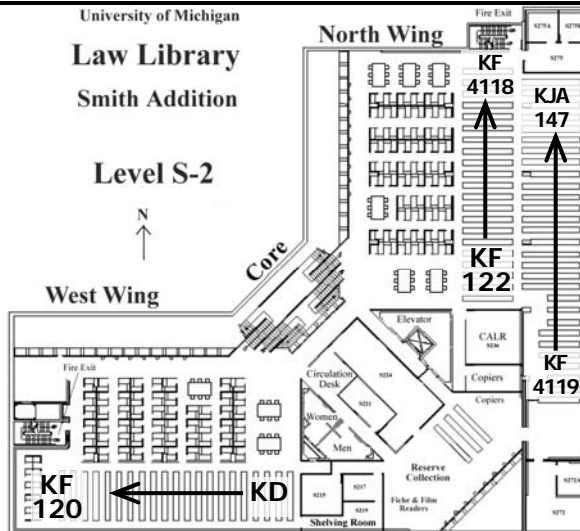

Locations & Call Numbers Shown on the Sub-Level Maps

Sub-1 Core

Ref Coll (LC call numbers)
Ref Coll Oversize (LC call #s)

Ref Desk (mixed LC
 and local call numbers)

Sub-1 North

SMITH (LC call numbers)
A-KBU (Ranges 1-32)
STACKS (Local call numbers)
Newspapers

Sub-2 West

SMITH (LC call numbers)
KD-KF120
 (Ranges 1-39)

Sub-2 North

SMITH (LC call numbers)
KF122-KF4118
 (Ranges 40-76)
KF4119-KJA147
 (Ranges 77-136)

S-2 Core (mixed LC and local call numbers)
 Closed Reserves, Film, Micro, Reserves

Sub-3 West

SMITH (LC call numbers)
KJA148-KM (Ranges 1-63)

Currently being shifted

Sub-3 North

SMITH (LC call numbers)
KN-Z (Ranges 64-97)
Journals (Ranges 176-281)
Oversize (Ranges 98-107)
Retro (Ranges 108-175)