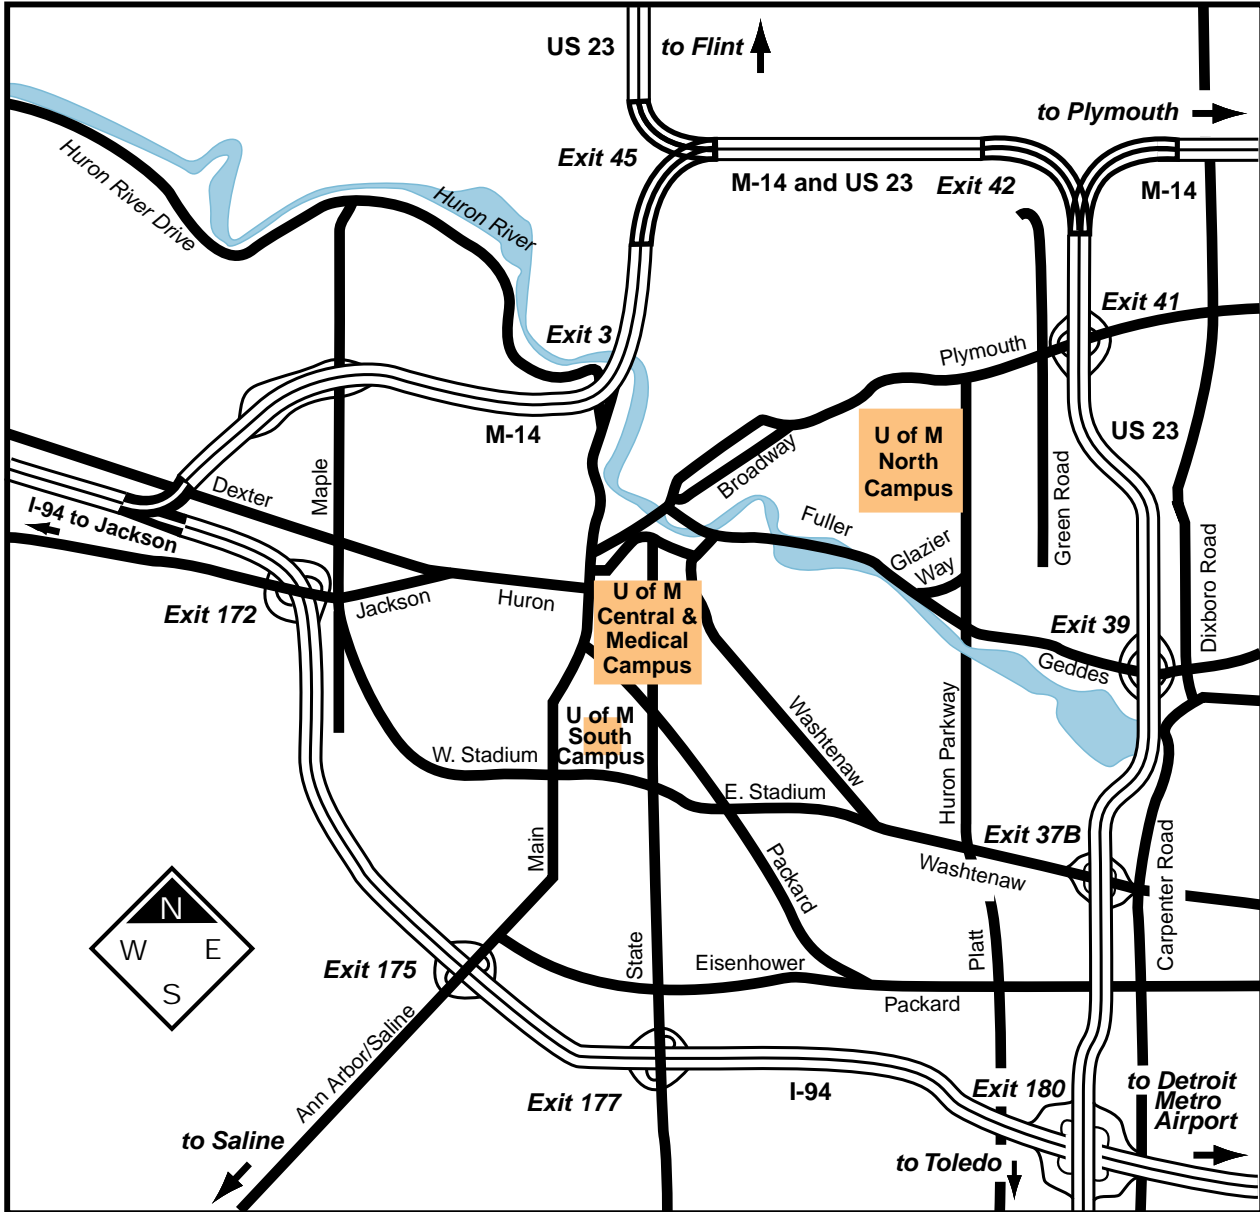

Ann Arbor

Web: June 30, 2000

© 2000 University of Michigan Regents,
Parking & Transportation Services, BMC Media Services