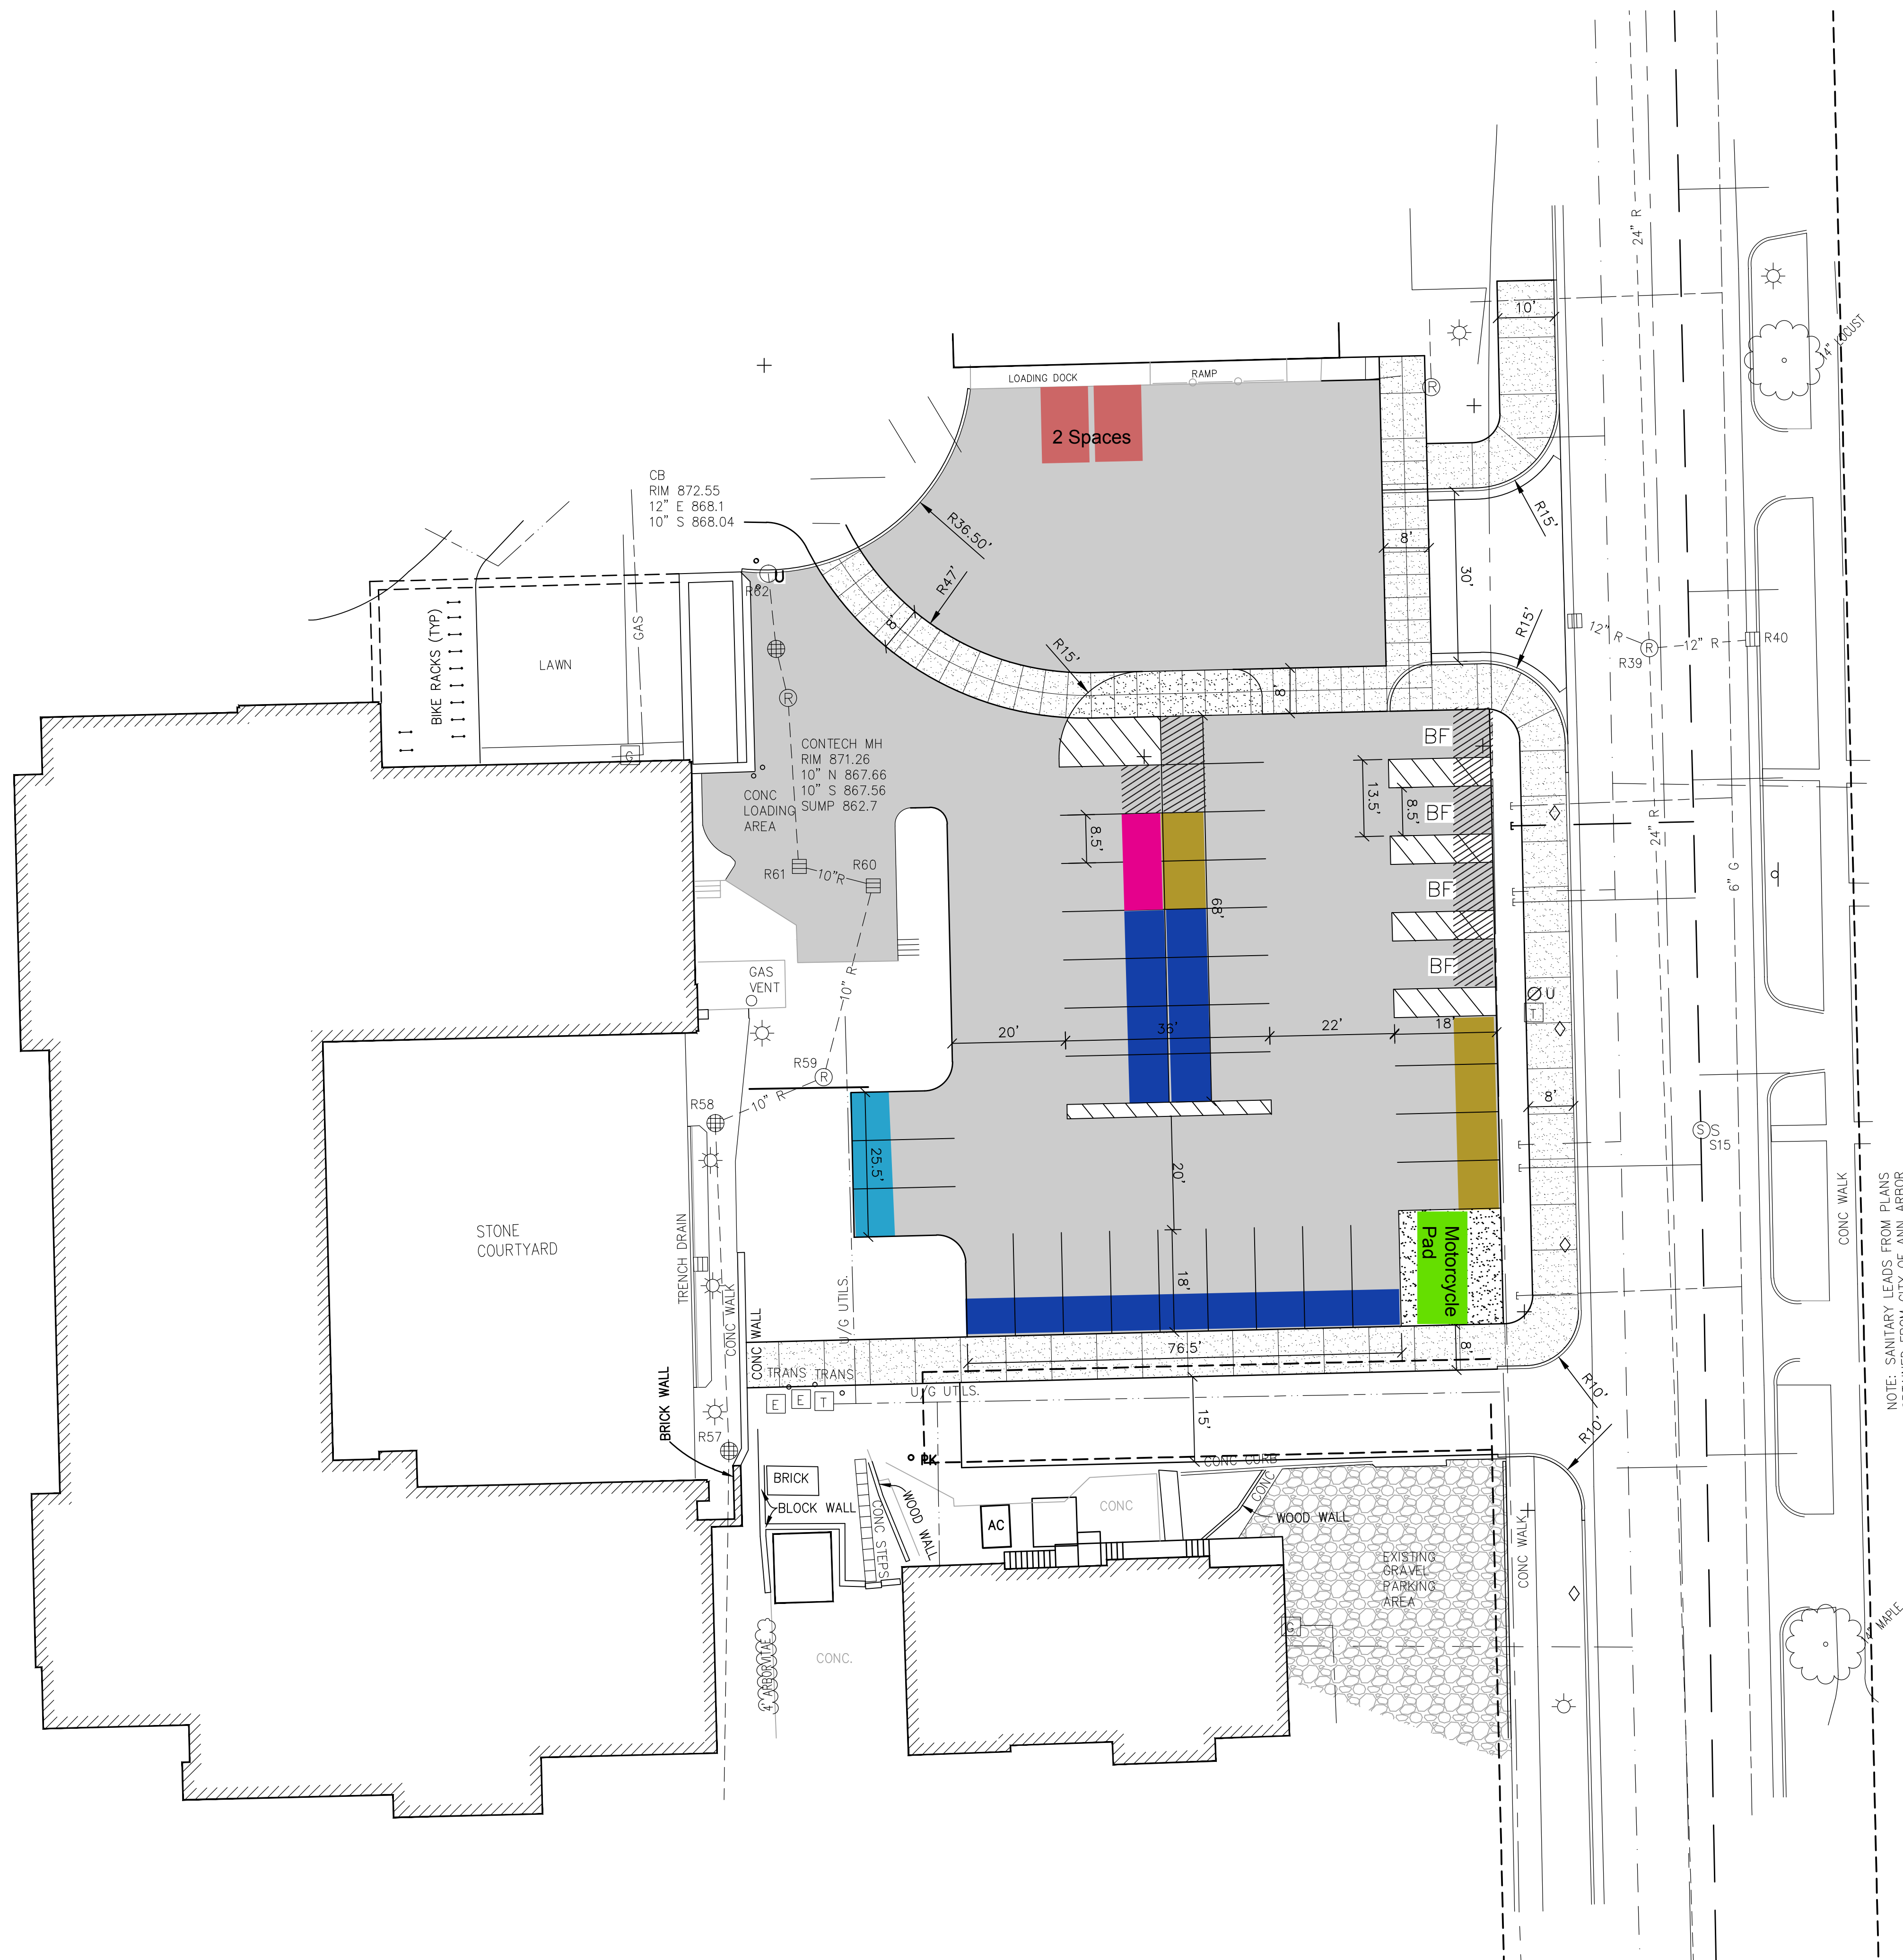

Oakland Parking Lot Proposed Parking Configuration

LEGEND

- Gold
- Blue
- Accessible
- Business
- Service
- VIP
- Motorcycle